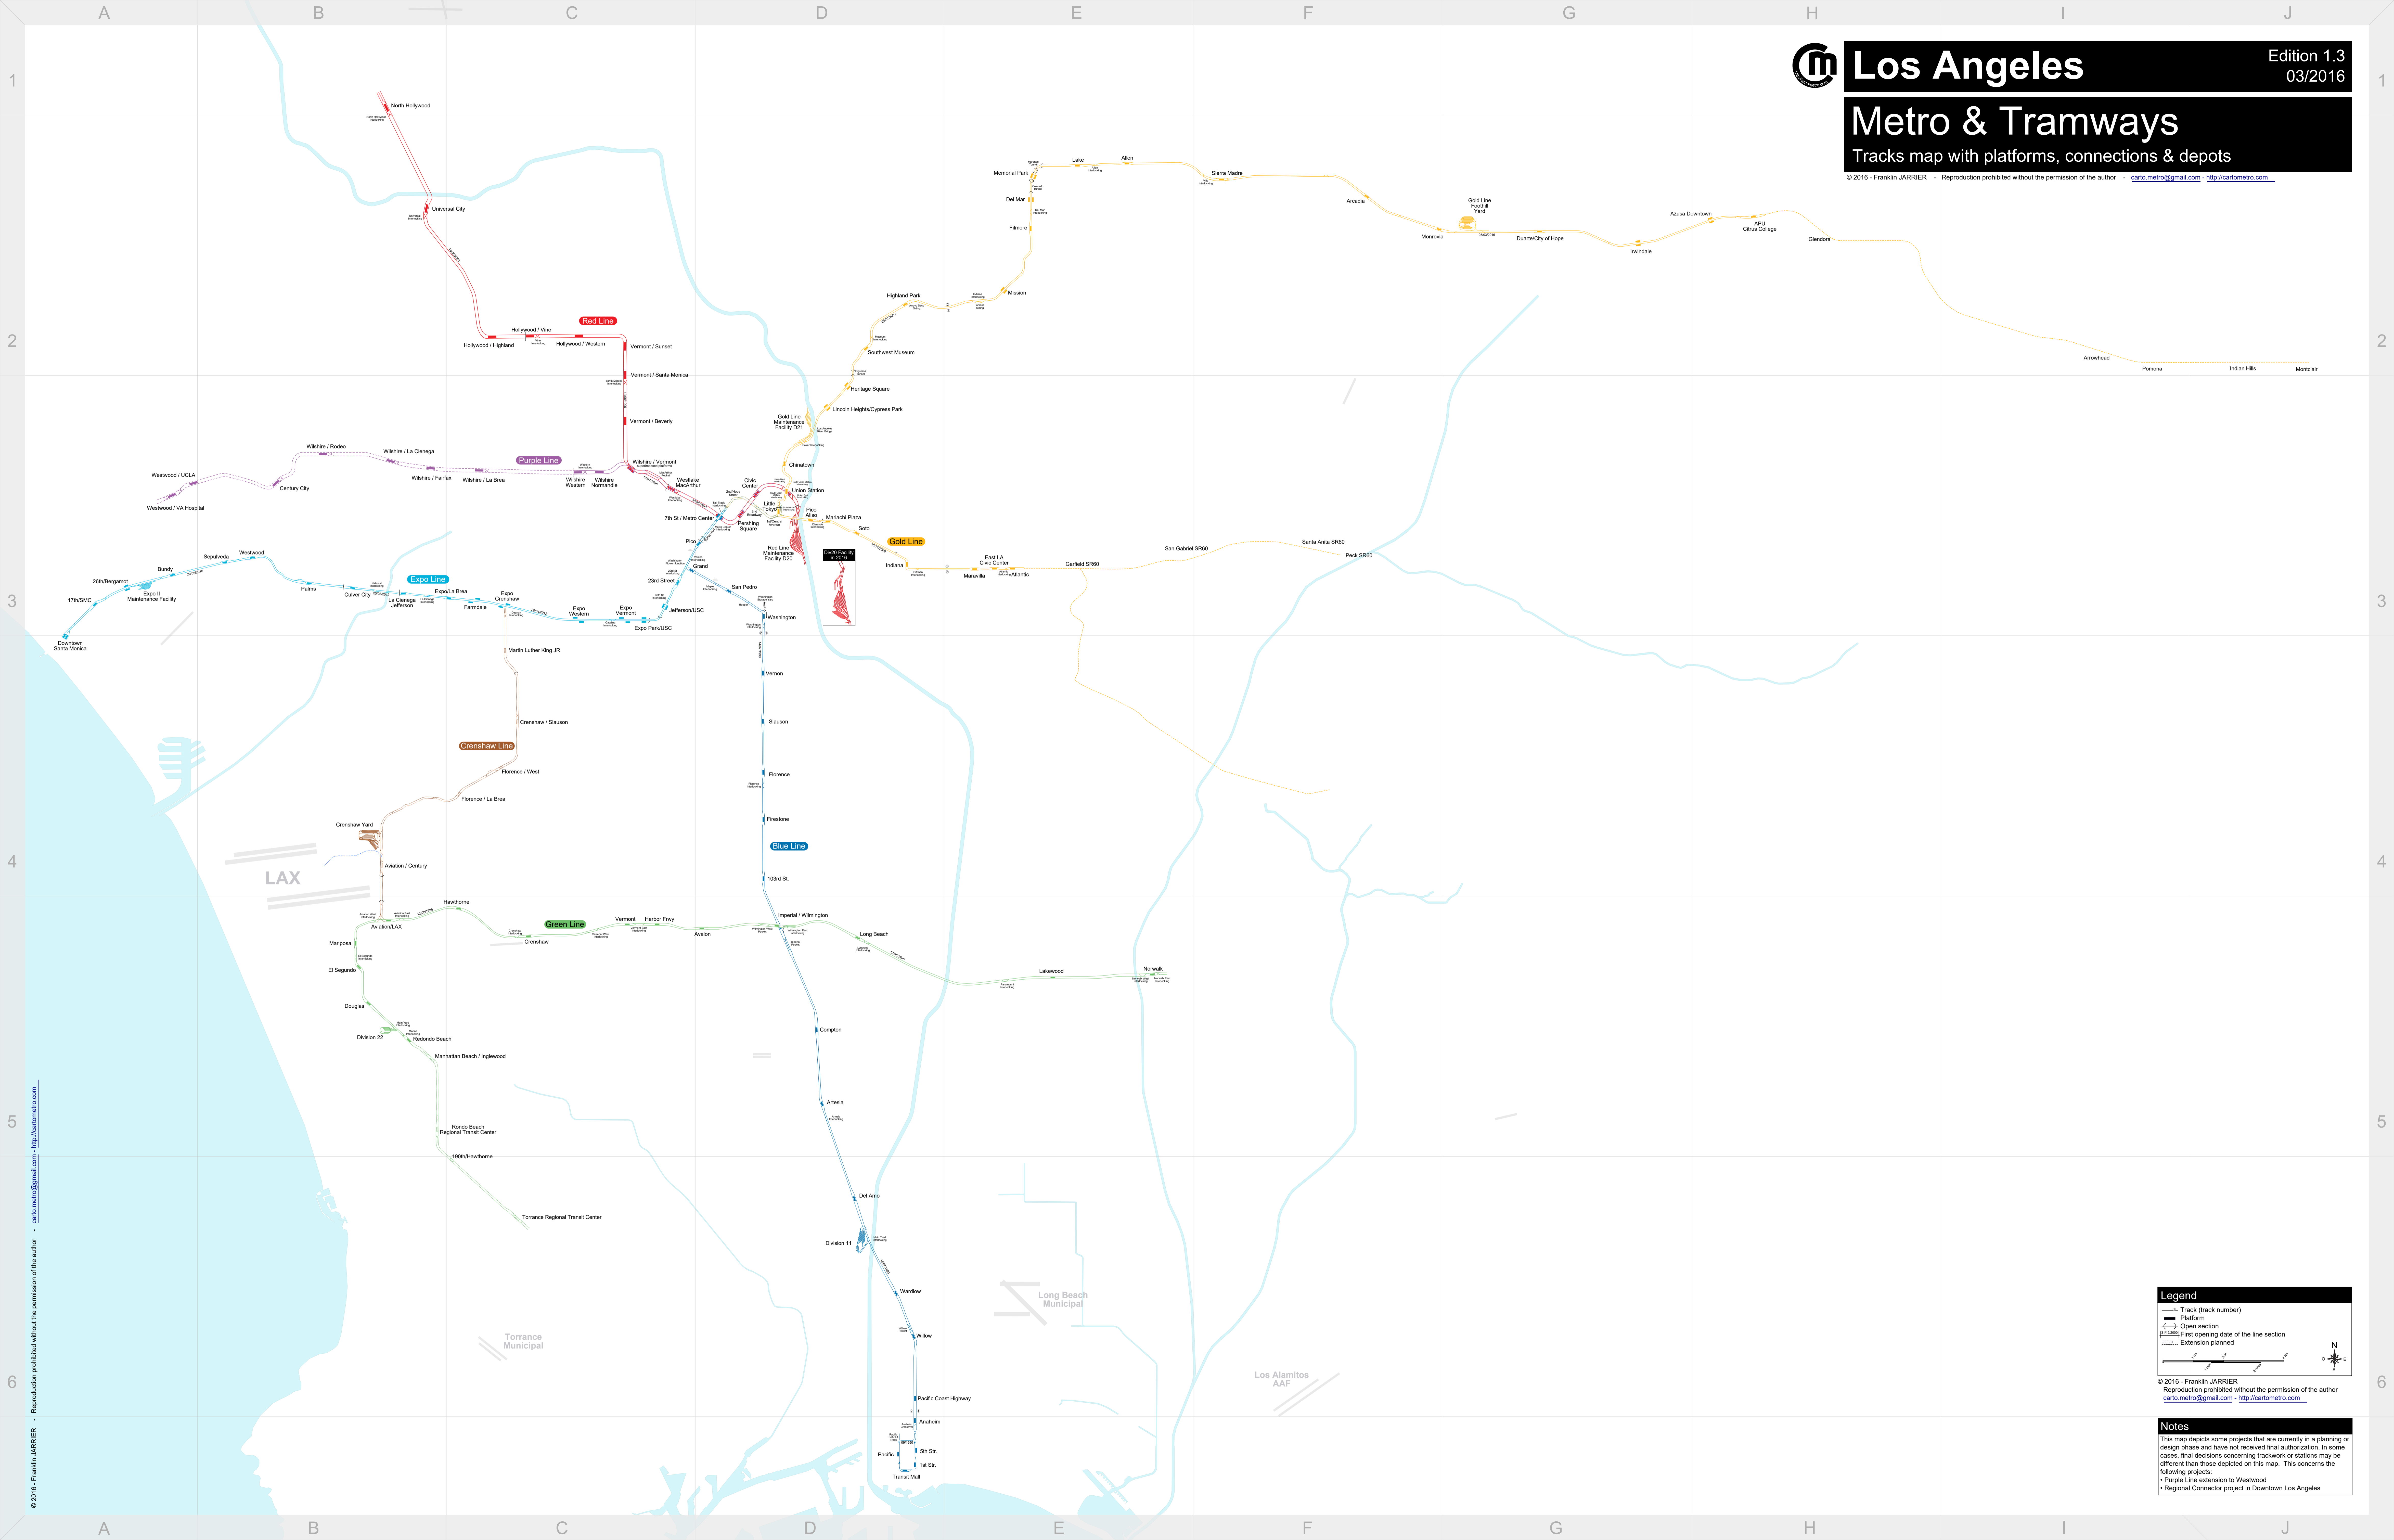

Metro & Tramways

Tracks map with platforms, connections & depots

© 2016 - Franklin JARRIER - Reproduction prohibited without the permission of the author - carto.metro@gmail.com - <http://cartometro.com>

Legend

- Track (track number)
- Platform
- Open section
- First opening date of the line section
- Extension planned

© 2016 - Franklin JARRIER - Reproduction prohibited without the permission of the author - carto.metro@gmail.com - <http://cartometro.com>