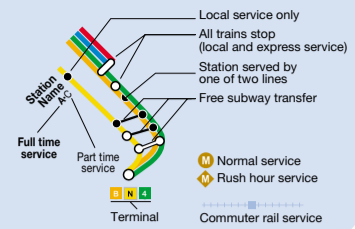

# MTA New York City Subway

## Subway Service as of 9/17/01